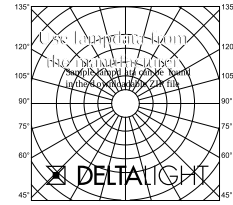

DEEP RINGO Hi IP S2

202 014 26 W

AVAILABLE IN
BLACK 202 014 26 B
WHITE 202 014 26 W

 [View on website](#)

General info

LOCATION	indoor
INSTALLATION	Ceiling Recessed
CUTOUT SHAPE/SIZE (MM)	round - 76
RECESSED DEPTH (MM)	125
THICKNESS OF MOUNTING SURFACE (MM)	max.15
INGRESS PROTECTION	IP44/20
WEIGHT (KG)	0.1
ADJUSTABILITY	non adjustable

Electrical info

	1 x QPAR51 max.35W
CLASS	II
DIM TYPE	mains (phase cut-off)

Lightsource info

LIGHTSOURCE NAME	GU10
MIN. DISTANCE TO LIGHTSOURCE (M)	0,5

Remarks

lamp not included

For detailed installation instructions, please consult the manual : [202_014_26_HAND.pdf](#)