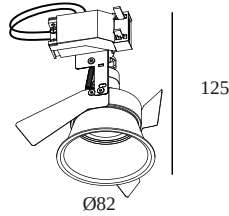

DEEP RINGO Hi IP S2

202 014 26 W

AVAILABLE IN
BLACK 202 014 26 B
WHITE 202 014 26 W

 [View on website](#)

General info

LOCATION	indoor
INSTALLATION	Ceiling Recessed
CUTOUT SHAPE/SIZE (MM)	round - 76
RECESSED DEPTH (MM)	125
THICKNESS OF MOUNTING SURFACE (MM)	max.15
INGRESS PROTECTION	IP44/20
WEIGHT (KG)	0.1
ADJUSTABILITY	non adjustable

Electrical info

	1 x QPAR51 max.35W
CLASS	II
DIM TYPE	mains (phase cut-off)

Lightsource info

LIGHTSOURCE NAME	GU10
MIN. DISTANCE TO LIGHTSOURCE (M)	0,5

Remarks

lamp not included

For detailed installation instructions, please consult the manual : [202_014_26_HAND.pdf](#)